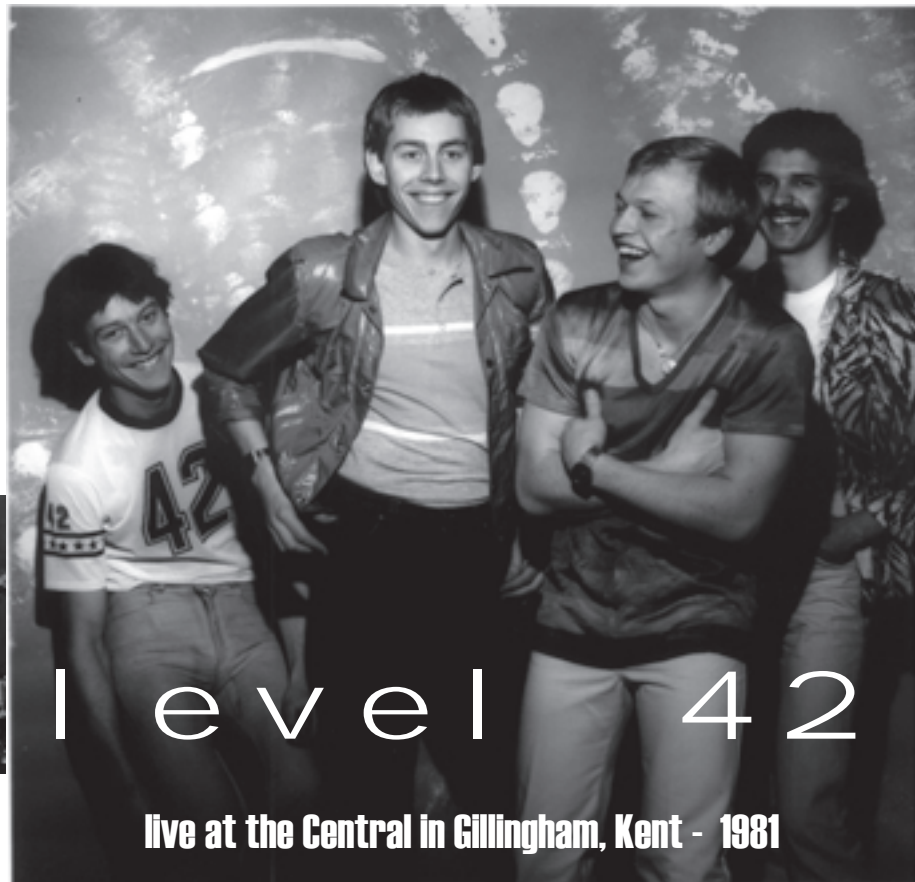

Level 42

live at the Central in Gillingham, Kent - 1981

Boon Gould - guitar Phil Gould - drums Mark King - bass, vocals Mike Lindup - keyboards, vocals

1. Mr.Pink

2. Love Meeting Love 3. Woman

4. Theme to Margaret 5. Morning Silence

6. Sandstorm 7. Forty-Two 8. Wings of Love

9. 88 10. Almost There

this disc is
NOT for sale

AAAD

recorded & engineered by Dave Tewes
mastered for CD by Tony Tewes
special thanks to Marie Tewes for getting things started

COMPACT
disc
DIGITAL AUDIO

Fold

Fold

live at the Central in Gillingham, Kent - 1981